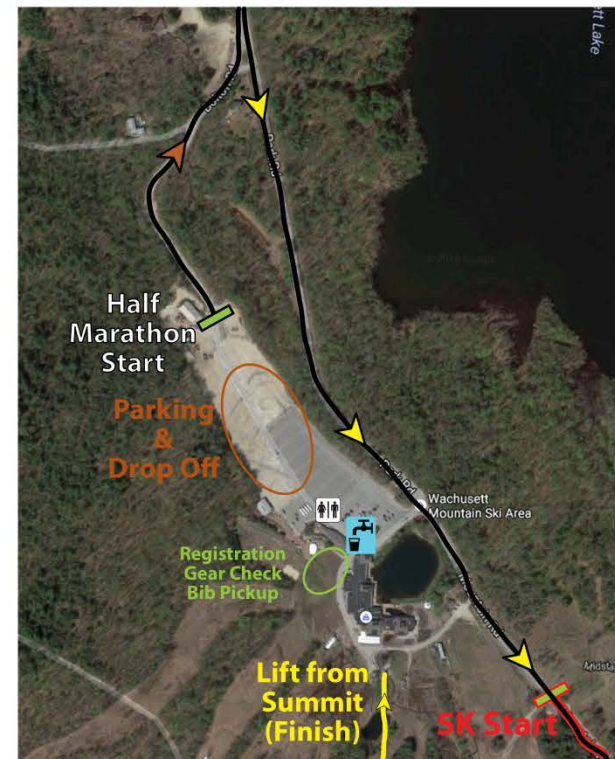

Thanks For Running!
After the Race, Come Join
the Fun of Musicfest with
Great Music, Food & Drinks!

Wachusett Ski Area
Start - Registration
Gear Check - Musicfest

For Race Details
www.race2summit.com

Don't Forget to Register!
www.racetothetsummit.racewire.com

Thank you to Our Sponsors
for Making this
Great Event Happen!

Northeast Allergy, Asthma & Immunology

Race 2 The Summit

Presented by
The Marlene Mills Foundation

Course Map & Details

First Aid & Water Station Mile 6.4

Course Map Legend

Half Marathon Course

5K Course

- = Run Against Traffic
- = Run With Traffic