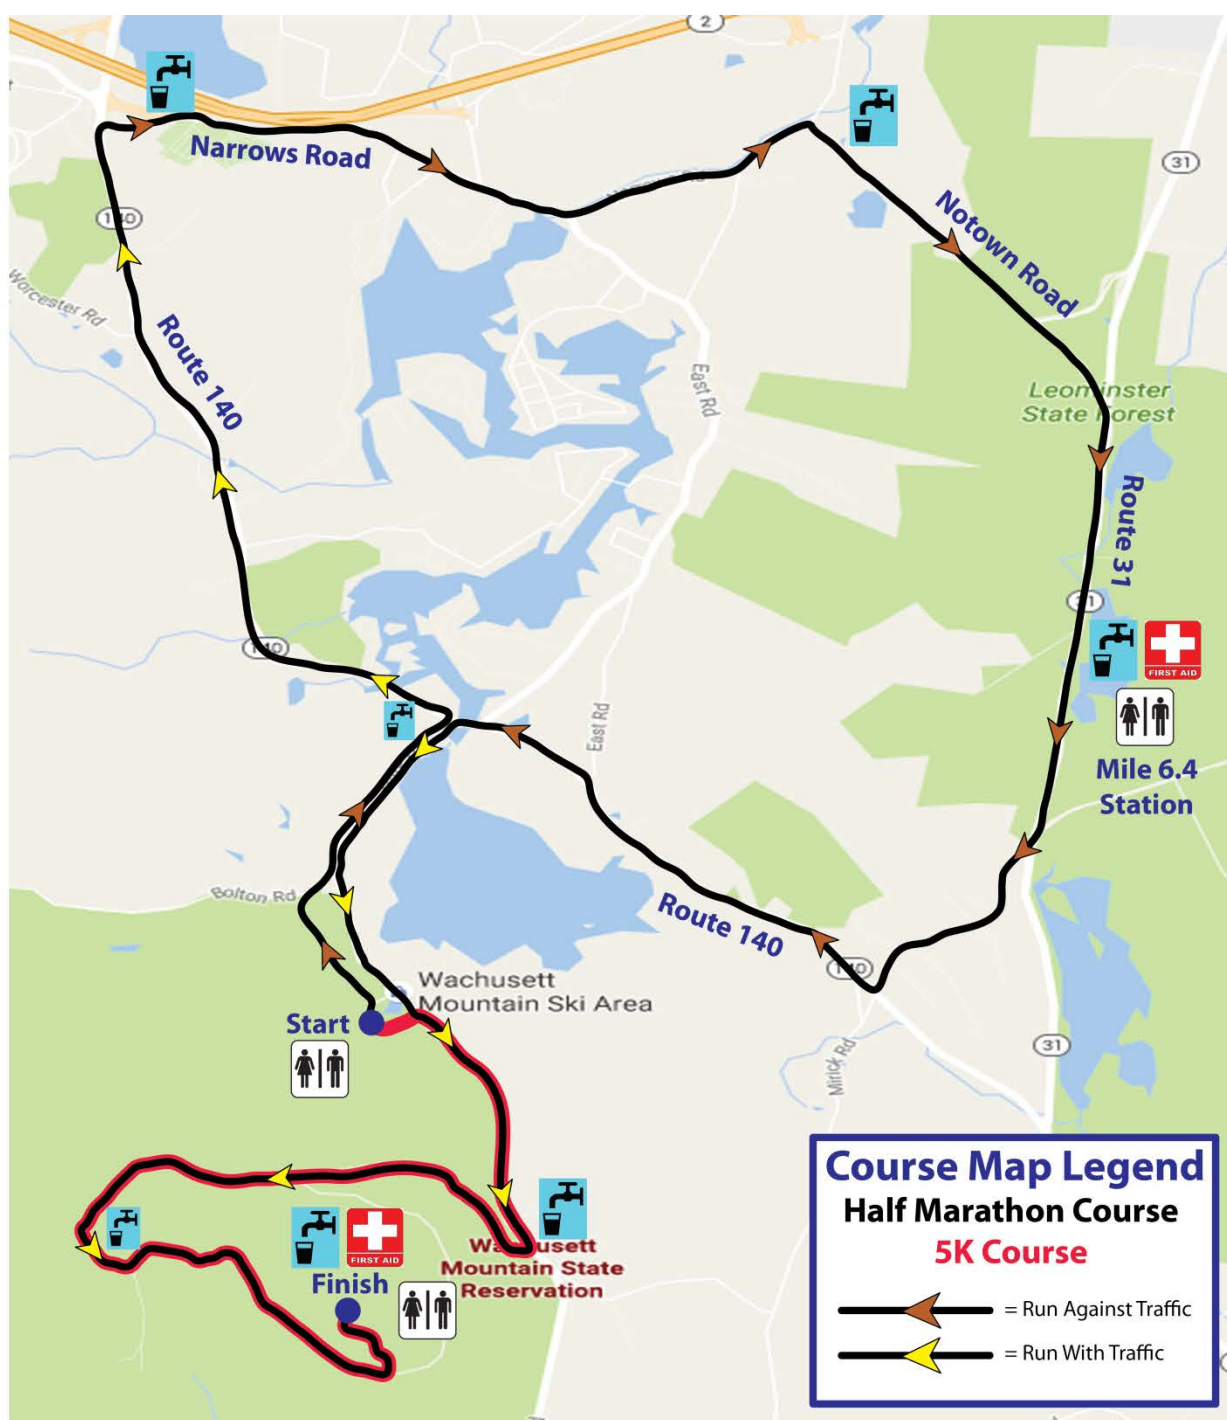

Thanks For Running!
After the Race, Come Join
the Fun of Musicfest with
Great Music, Food & Drinks!

Wachusett Ski Area
Start - Registration
Gear Check - Musicfest

For Race Details
www.race2summit.com

Don't Forget to Register!
www.racetothetsummit.racewire.com

Thank you to Our Sponsors
for Making this
Great Event Happen!

Northeast Allergy, Asthma & Immunology

Race 2 The Summit

Presented by
The Marlene Mills Foundation

Course Map & Details

First Aid & Water Station Mile 6.4

Course Map Legend

Half Marathon Course

5K Course

- = Run Against Traffic
- = Run With Traffic